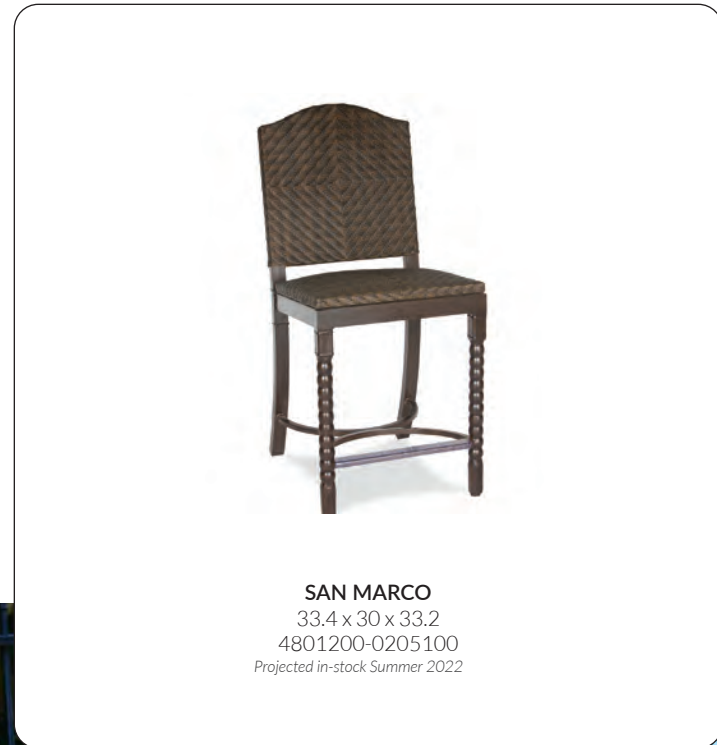

San Marco

In-stock Fabrics Available*

*Contact Customer Service for current availability

Siesta Key