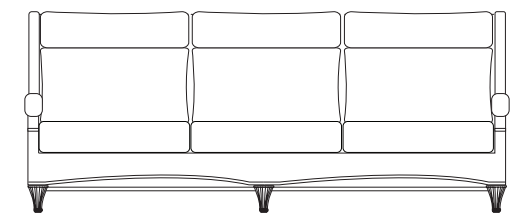

*Brookside* COLLECTION  
in Saddle Finish

*Brookside*  
SEATING in Saddle Finish

**BROOKSIDE HIGH-BACK STATIONARY**  
37.4 x 39.2 x 47.52  
5111300-0181000

**BROOKSIDE HIGH-BACK SWIVEL GLIDER**  
37.4 x 39.2 x 42.52  
5111800-0181000

**BROOKSIDE HIGH-BACK LOVESEAT**  
67.3 x 39.2 x 42.5  
5112600-0181000

**BROOKSIDE HIGH-BACK SOFA**  
97.6 x 39.2 x 42.5  
5112500-0181000

*Brookside*  
TABLES with Travertine Table Top

**BROOKSIDE SIDE TABLE**  
24 x 24 x 22.3  
9024013-0281009